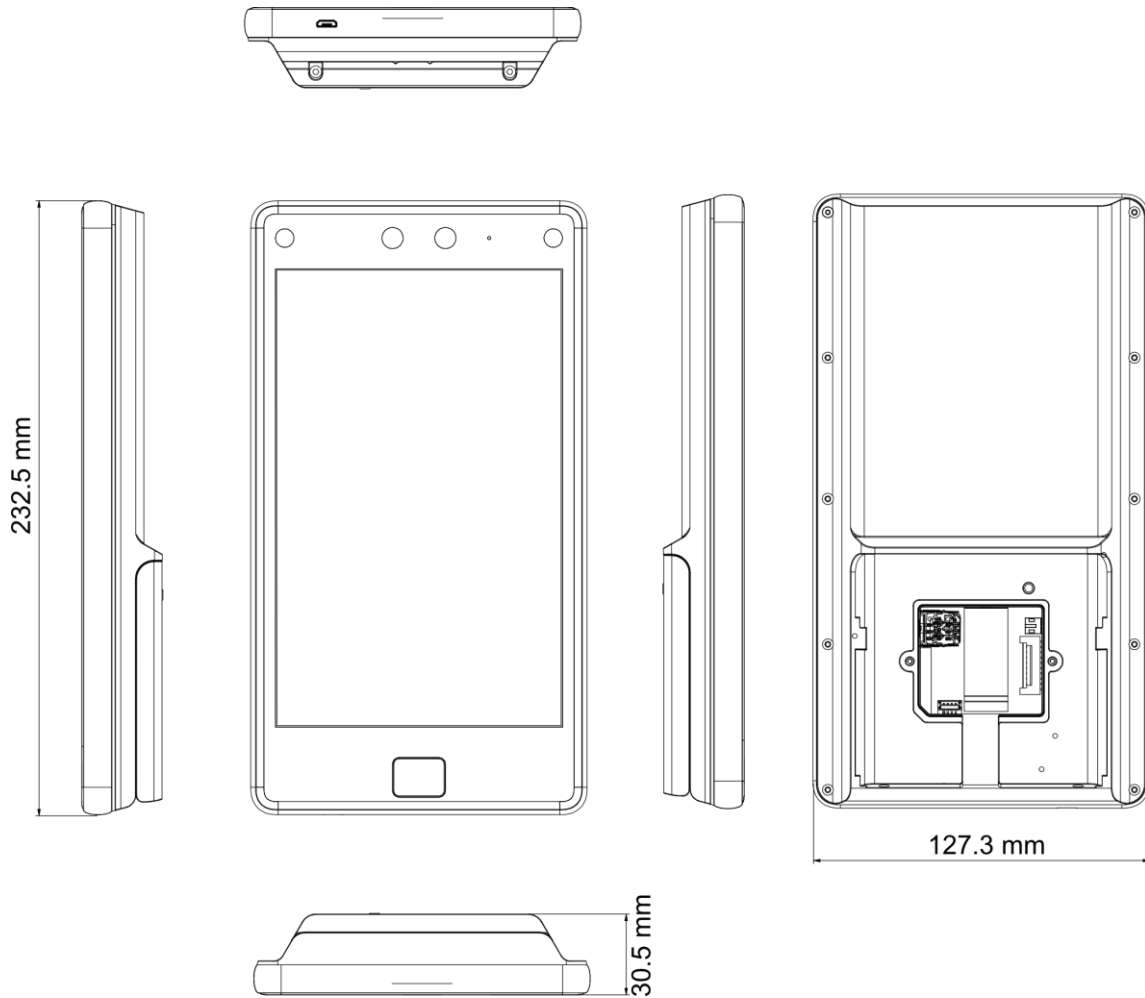

▪ **Accessory**

▪ **Optional**

DS-KAB6-D1 Base Bracket	DS-KAB6-ZU1 Brackets for face terminals	DS-KAB671-P2 Stand Stick	DS-KAB6-W1 Bracket